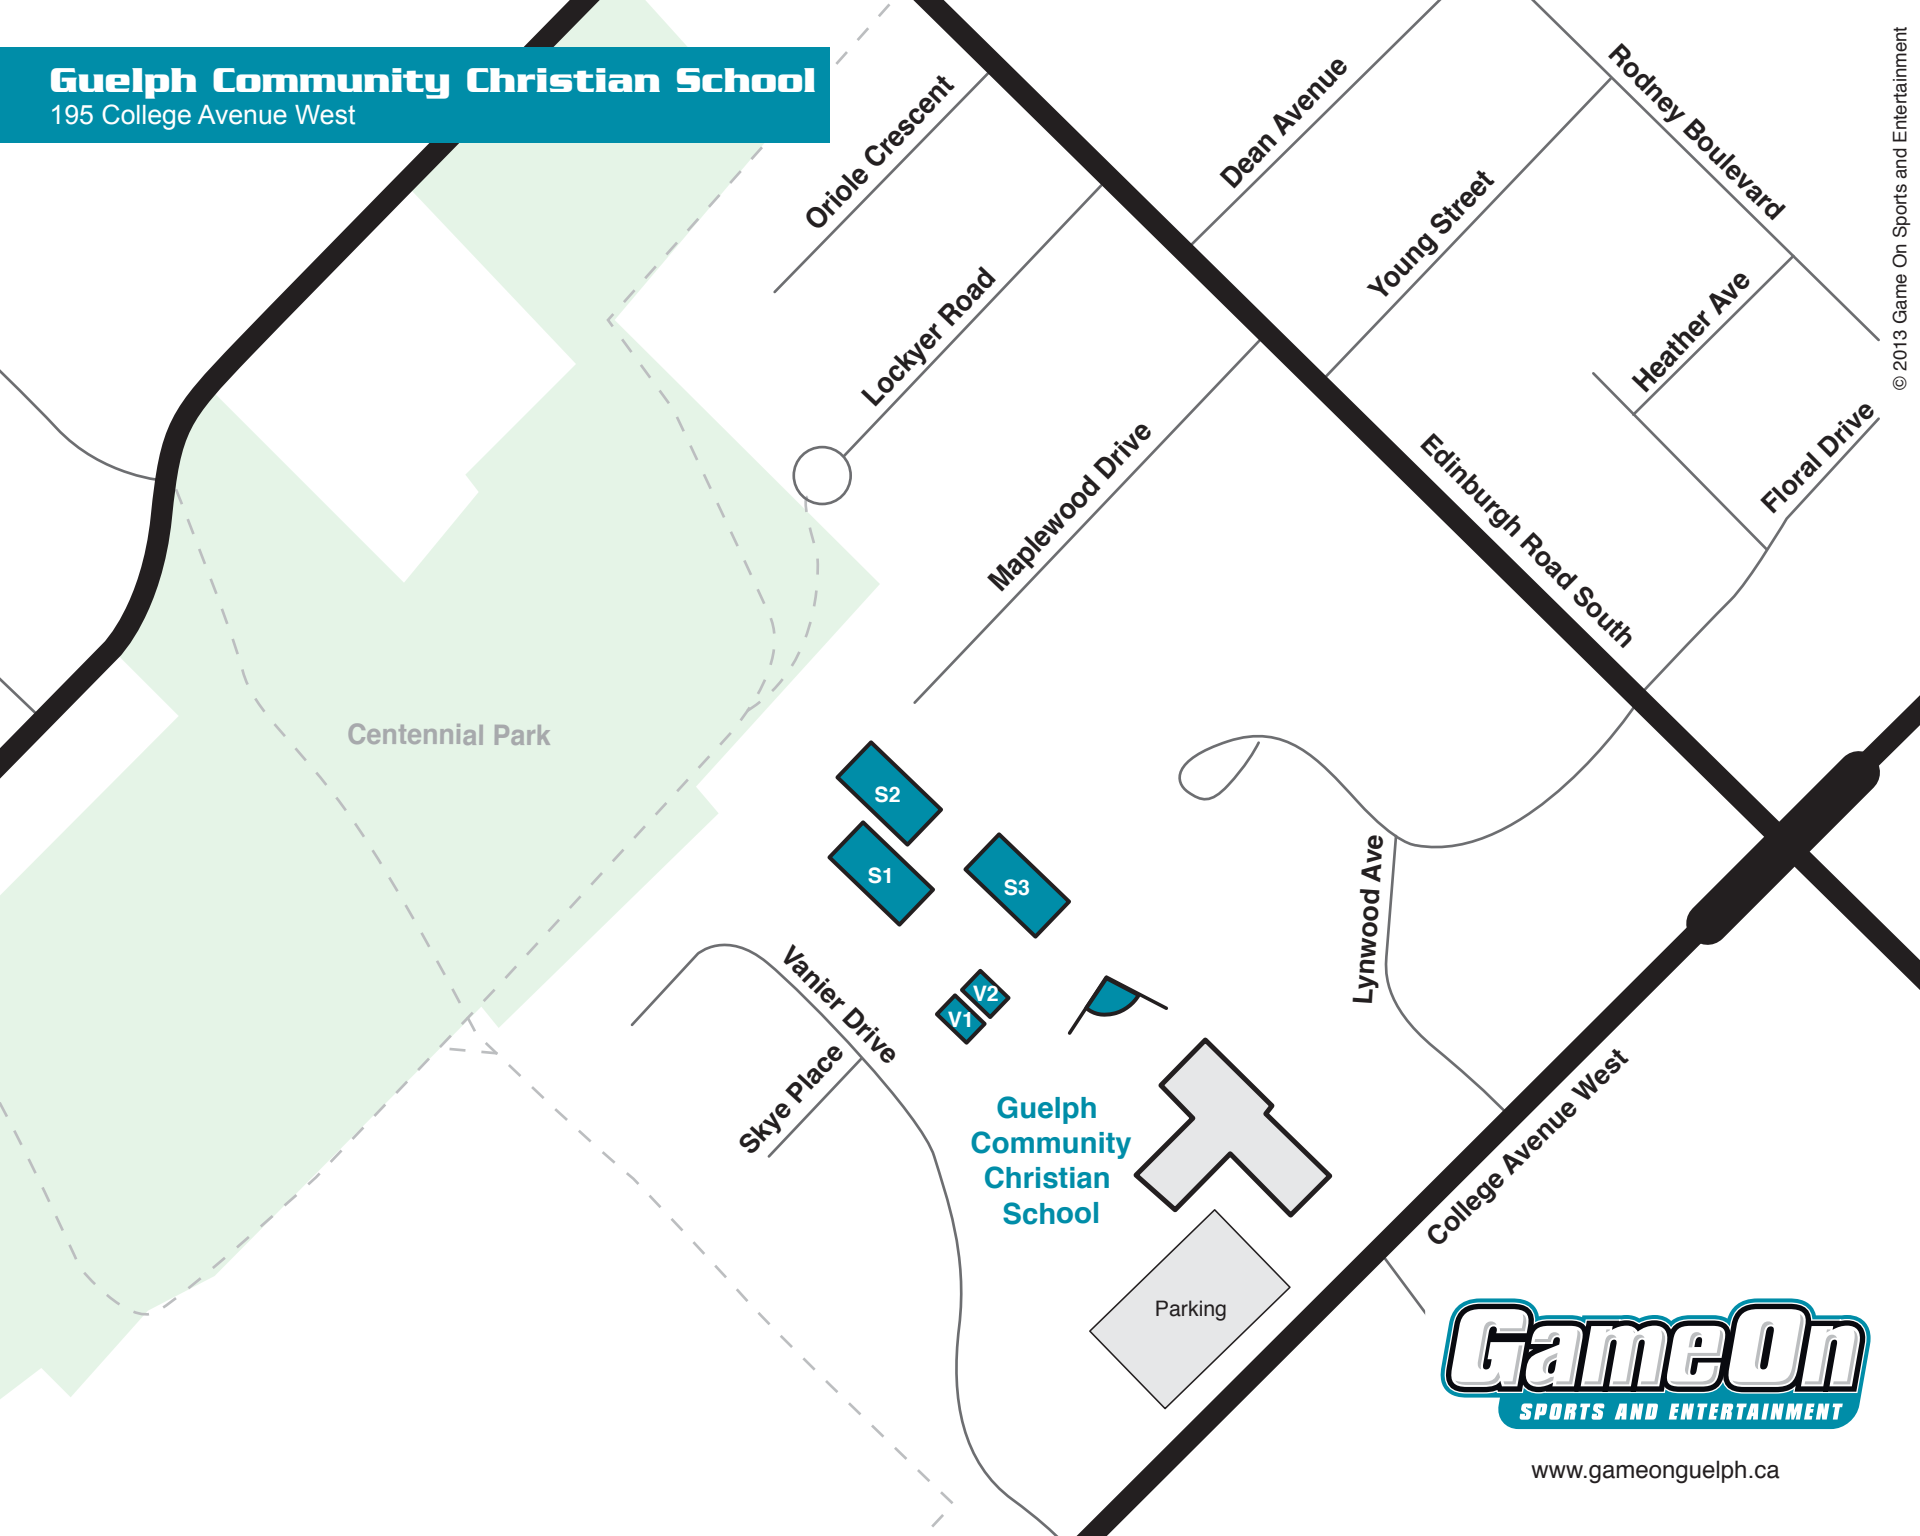

# Guelph Community Christian School

195 College Avenue West

Centennial Park

S2

S1

S3

V2

V1