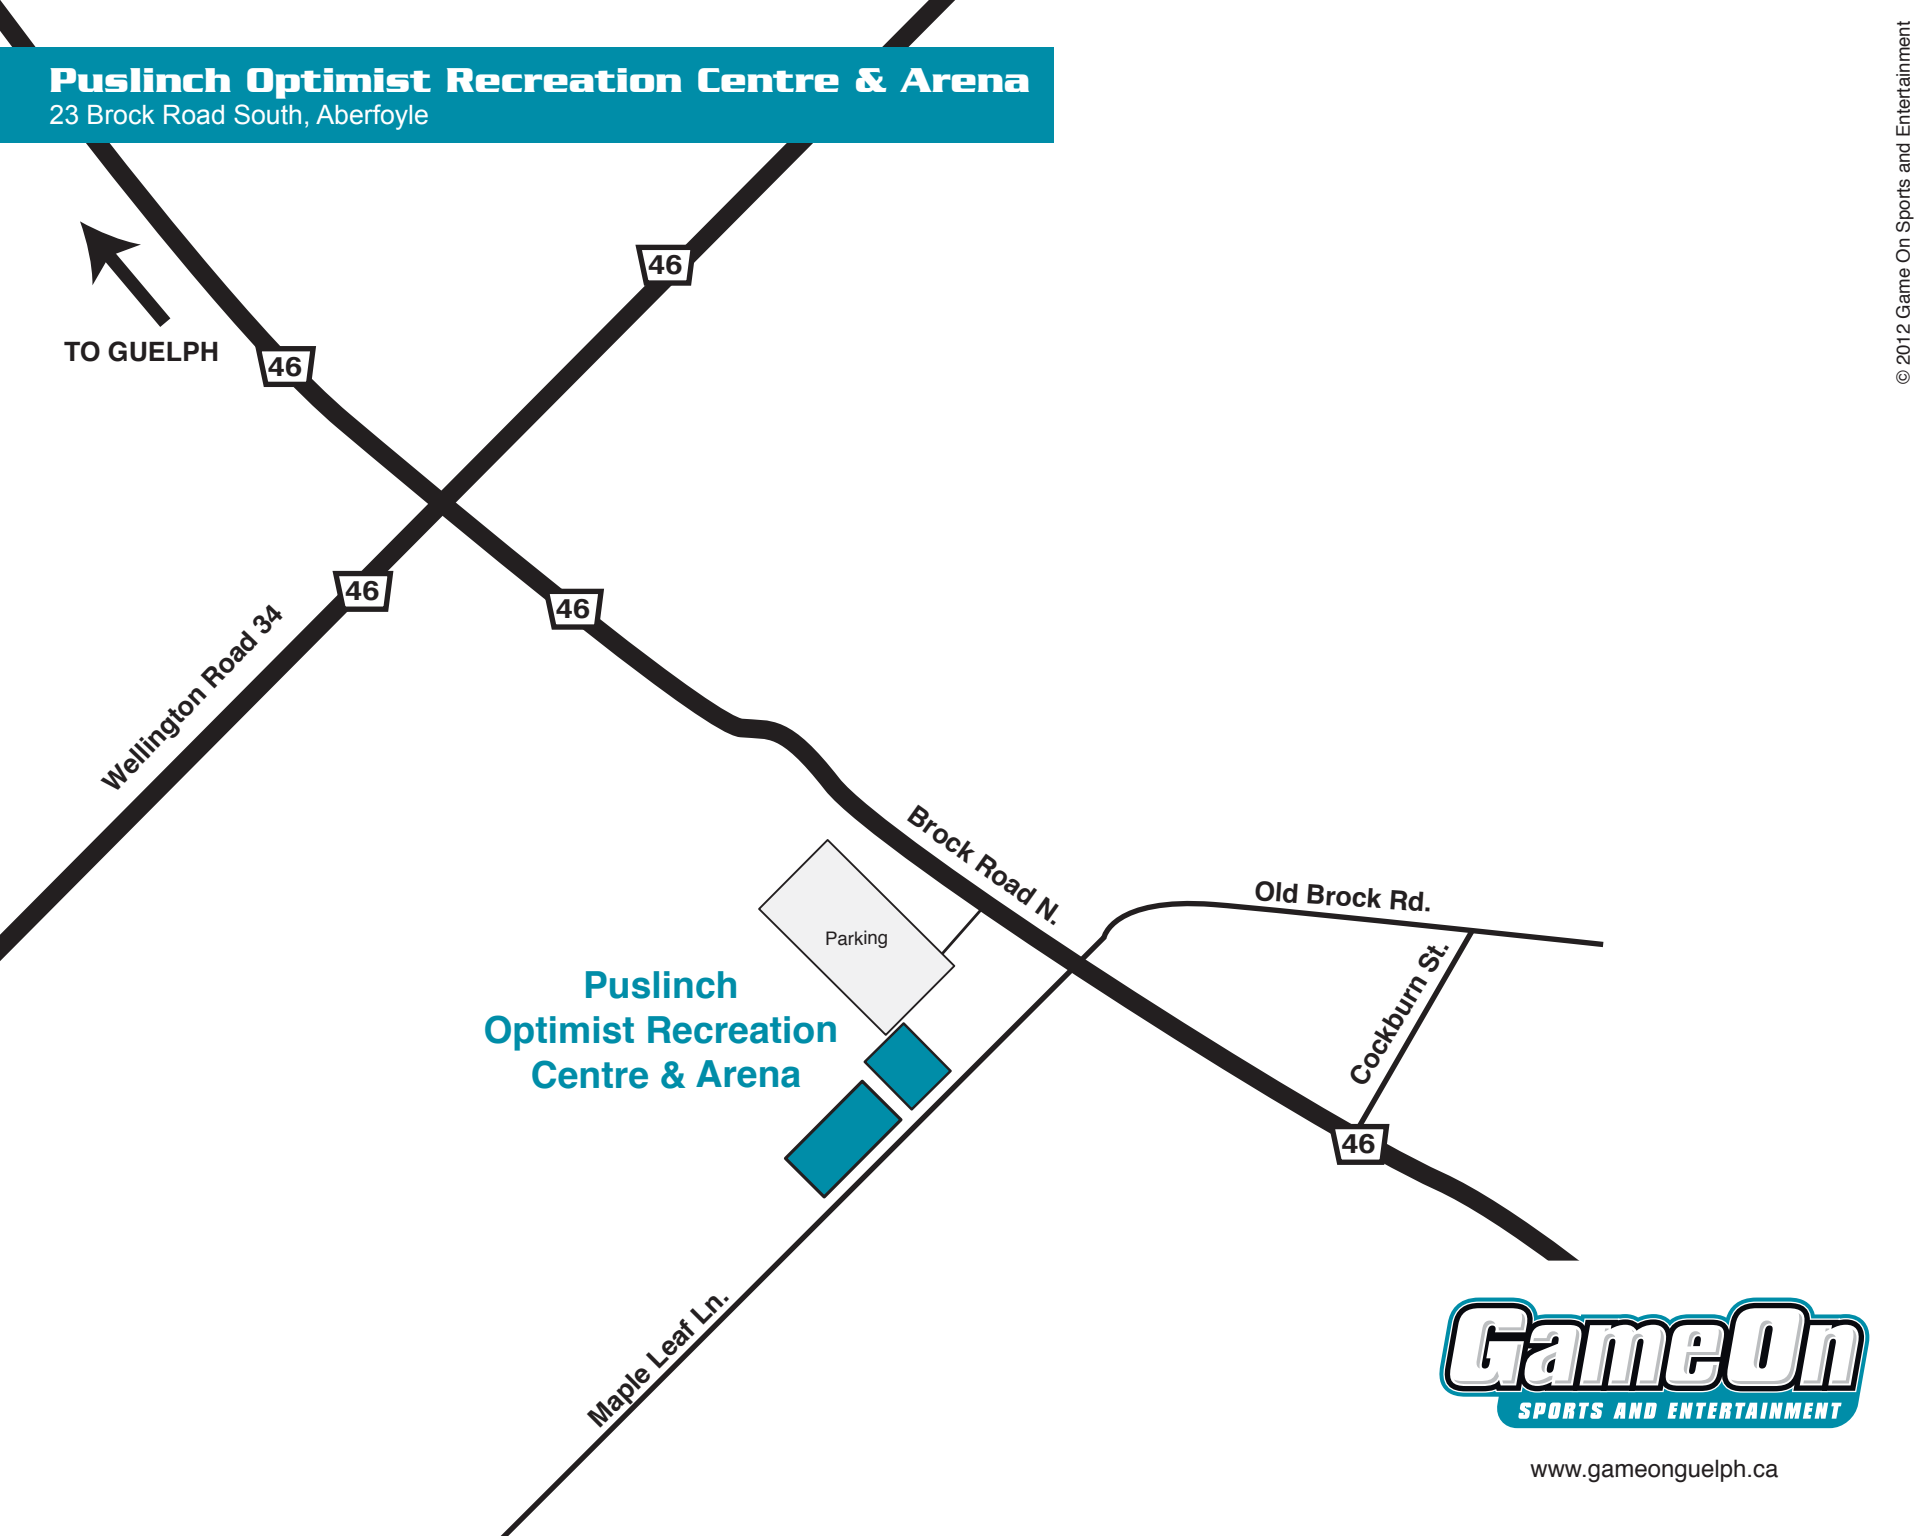

Puslinch Optimist Recreation Centre & Arena

23 Brock Road South, Aberfoyle

**Puslinch
Optimist Recreation
Centre & Arena**

Parking

www.gameonguelph.ca